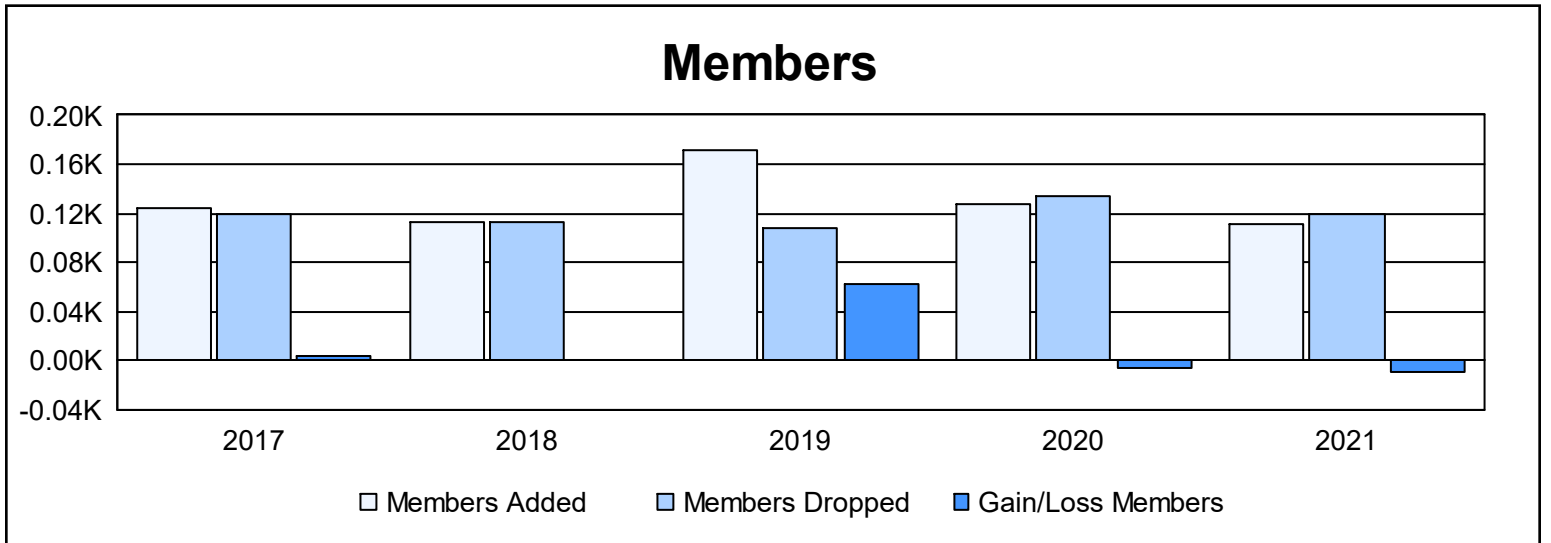

Year	New Clubs	Dropped Clubs	Gain/ Loss Clubs	New Members	Charter Members	Reinstate Members	Transfer Members	Total Member Added	Total Members Dropped	Gain/ Loss Members
2016-2017	0	0	0	120	0	0	4	124	120	4
2017-2018	0	0	0	111	0	1	0	112	112	0
2018-2019	2	0	2	120	46	1	4	171	108	63
2019-2020	1	0	1	93	31	1	3	128	134	-6
2020-2021	1	0	1	85	20	2	4	111	120	-9
<b>Average</b>	<b>1</b>	<b>0</b>	<b>1</b>	<b>106</b>	<b>19</b>	<b>1</b>	<b>3</b>	<b>129</b>	<b>119</b>	<b>10</b>

### Membership Composition June 2021 Cumulative