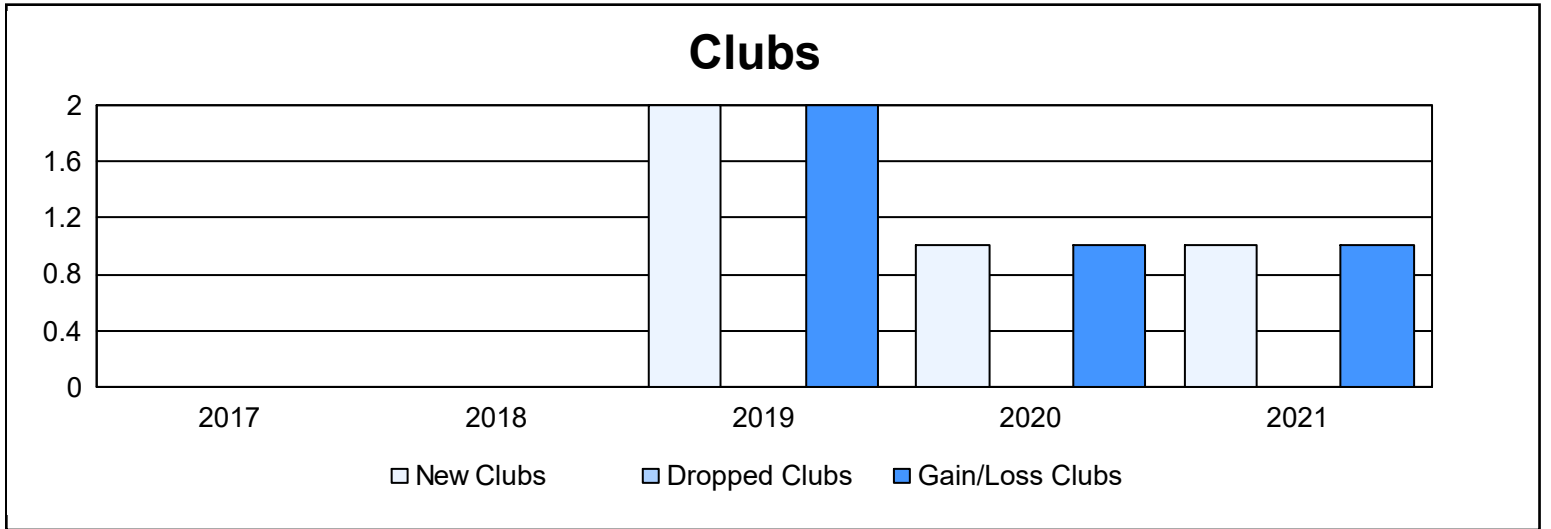

Year	New Clubs	Dropped Clubs	Gain/ Loss Clubs	New Members	Charter Members	Reinstate Members	Transfer Members	Total Member Added	Total Members Dropped	Gain/ Loss Members
2016-2017	0	0	0	120	0	0	4	124	120	4
2017-2018	0	0	0	111	0	1	0	112	112	0
2018-2019	2	0	2	120	46	1	4	171	108	63
2019-2020	1	0	1	93	31	1	3	128	134	-6
2020-2021	1	0	1	85	20	2	4	111	120	-9
<b>Average</b>	<b>1</b>	<b>0</b>	<b>1</b>	<b>106</b>	<b>19</b>	<b>1</b>	<b>3</b>	<b>129</b>	<b>119</b>	<b>10</b>

### Membership Composition June 2021 Cumulative