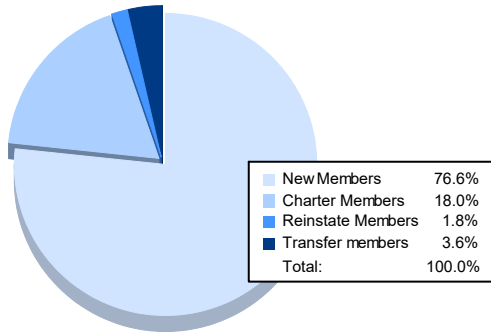

Year	New Clubs	Dropped Clubs	Gain/ Loss Clubs	New Members	Charter Members	Reinstate Members	Transfer Members	Total Member Added	Total Members Dropped	Gain/ Loss Members
2016-2017	0	0	0	120	0	0	4	124	120	4
2017-2018	0	0	0	111	0	1	0	112	112	0
2018-2019	2	0	2	120	46	1	4	171	108	63
2019-2020	1	0	1	93	31	1	3	128	134	-6
2020-2021	1	0	1	85	20	2	4	111	120	-9
<b>Average</b>	<b>1</b>	<b>0</b>	<b>1</b>	<b>106</b>	<b>19</b>	<b>1</b>	<b>3</b>	<b>129</b>	<b>119</b>	<b>10</b>

### Membership Composition June 2021 Cumulative